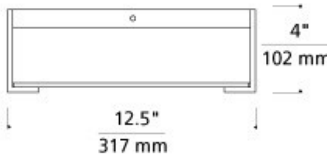

DESCRIPTION

Square flush mount with a tailored fabric shade. Two die-cast metal arms add a nice contrast. A glass diffuser provides a glare free wash of light. Includes two 60 watt A19 medium base lamps or two 26 watt G24Q-3 base quad compact fluorescent lamps (electronic ballast included). Incandescent version dimmable with standard incandescent dimmer.

INSTALLATION

This product can mount to either a 4" square electrical box with round plaster ring or an octagonal electrical box (not included).

DIMMING

Incandescent version dimmable with standard incandescent dimmer.

ORDERING INFORMATION

700FMPRV	COLOR	FINISH	LAMP
FB	BLACK FABRIC	Z ANTIQUE BRONZE	INCANDESCENT 120V COMPACT
FI	IVORY FABRIC	S SATIN NICKEL	FLUORESCENT 120V
FG	KHAKI GREEN FABRIC		COMPACT FLUORESCENT 277V
MT	METAL		
FW	WHITE FABRIC		

TECH LIGHTING®

7400 Linder Avenue T 847.410.4400
Skokie, Illinois 60077 F 847.410.4500

www.techlighting.com

700FMPRV _____

FIXTURE TYPE: _____

JOB NAME: _____

NOTES: _____