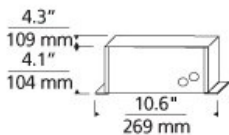

INSTALLATION

This transformer must be installed in a remote but accessible location (such as above the ceiling or in a closet). To simplify installation the transformer should be located no more than 20 feet from the run or power feed. The electrician will need to supply the proper gauge conductor from the transformer to the power feed location based on distance (see Low-Voltage Wire Size Table, below).

LOW-VOLTAGE WIRE SIZE TABLE						
Use to determine the correct THHN wire size for a recommended 3 percent drop in voltage at the specified wattage. The length shown is the length of wire from the transformer to the power feed.						
12 Volt	5 ft.	6-15 ft.	16-20 ft.	21-40 ft.	41-60 ft.	61-90 ft.
150 Watt	#12 GA	#8 GA	#6 GA	#4 GA	#2 GA	#1 GA