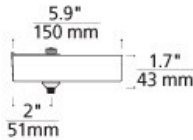

WEIGHT

0.6lb / 0.27kg

ORDERING INFORMATION

700FJ	SHAPE OR SIZE	FINISH
	HASPTRACK ADAPTER INTEGRAL TRANSFORMER FITS JUNO/HALO	B BLACK W WHITE
	LISP TRACK ADAPTER INTEGRAL TRANSFORMER FITS LIGHTOLIER*	

TECH LIGHTING®