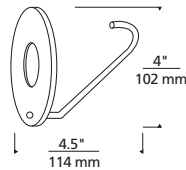

Spy

Shown approx. 40% actual size.

DESCRIPTION

Decorative frost glass disk with center hole for lamp beam.

COLOR

Frost only.

FINISH

Antique bronze, chrome or satin nickel.

LAMP

Low-voltage MR16 lamp up to 75 watts (not included).

USAGE

Use with Sprocket head only.

WEIGHT

0.62 lb./0.28 kg. ±

acc_spy_spec.pdf

ORDERING INFORMATION