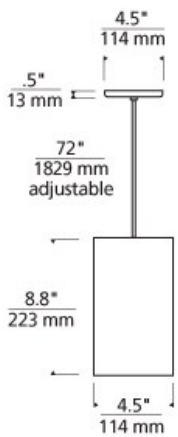

**Playa 2KD Pendant**

BROWN

NATURAL

WHITE

**DESCRIPTION**

Elegant multi-toned shade comprised of natural shell panels. The shells are burnished to remove rough edges, meticulously polished, cut to size, and carefully adhered by hand to an inner glass cylinder; suspended from a round canopy. Black, satin nickel, and white canopy options highlighted with clear cable; antique bronze highlighted with brown cable. Includes 120 volt 60w A19 medium base lamp or GX24Q-3 base 26w triple tube compact fluorescent lamp (electronic ballast included). Fixture is provided with six feet of field-cuttable cable. Incandescent version dimmable with standard incandescent dimmer.

**INSTALLATION**

This product can mount to either a 4" square electrical box with round plaster ring or an octagon electrical box.

**DIMMING**

Incandescent version dimmable with a standard incandescent dimmer.

**ACCESSORIES & OPTICAL CONTROLS**

Line-voltage Swag Hook

**WEIGHT**

1.5lb / 0.68kg

**ORDERING INFORMATION**

700	SYSTEM	PLAP	COLOR	FINISH	LAMP
TD	LINE-VOLTAGE PENDANTS		<b>B</b> BROWN <b>N</b> NATURAL <b>W</b> WHITE	<b>Z</b> ANTIQUE BRONZE <b>S</b> SATIN NICKEL <b>W</b> WHITE	INCANDESCENT 120V <b>-CF</b> COMPACT FLUORESCENT 120V <b>-CF277</b> COMPACT FLUORESCENT 277V