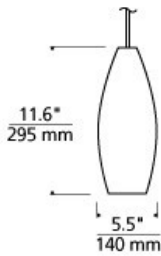

**Soda Pendant**

AMBER

BLUE

FROST

**DESCRIPTION**

Sleek glass shade infused with bubbles, suspended from a round canopy. Black, satin nickel, and white canopy options highlighted with clear cable; antique bronze highlighted with brown cable. Includes 120 volt, 75 watt A19 medium base lamp or 32 watt GX24Q-3 base triple tube compact fluorescent lamp (electronic ballast included). Fixture is provided with six feet of field-cutable cable. Incandescent version dimmable with standard incandescent dimmer.

**INSTALLATION**

This product can mount to either a 4" square electrical box with round plaster ring or an octagon electrical box.

**DIMMING**

Incandescent version dimmable with a standard incandescent dimmer.

**ACCESSORIES & OPTICAL CONTROLS**

Line-voltage Swag Hook

**WEIGHT**

2.9lb / 1.32kg

**ORDERING INFORMATION**

700	SYSTEM	SDALP	COLOR	FINISH	LAMP
TD	LINE-VOLTAGE PENDANTS		A AMBER B BLUE F FROST	Z ANTIQUE BRONZE B BLACK S SATIN NICKEL W WHITE	INCANDESCENT 120V -CF COMPACT FLUORESCENT 120V -CF277 COMPACT FLUORESCENT 277V