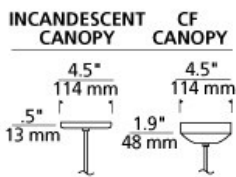

**Soda Pendant**

AMBER

BLUE

FROST

**DESCRIPTION**

Sleek glass shade infused with bubbles, suspended from a round canopy. Black, satin nickel, and white canopy options highlighted with clear cable; antique bronze highlighted with brown cable. Includes 120 volt, 75 watt A19 medium base lamp or 32 watt GX24Q-3 base triple tube compact fluorescent lamp (electronic ballast included). Fixture is provided with six feet of field-cutable cable. Incandescent version dimmable with standard incandescent dimmer.

**INSTALLATION**

This product can mount to either a 4" square electrical box with round plaster ring or an octagon electrical box.

**DIMMING**

Incandescent version dimmable with a standard incandescent dimmer.

**ACCESSORIES & OPTICAL CONTROLS**

Line-voltage Swag Hook

**WEIGHT**

2.9lb / 1.32kg

**ORDERING INFORMATION**

700	SYSTEM	SDALP	COLOR	FINISH	LAMP
TD	LINE-VOLTAGE PENDANTS		A AMBER B BLUE F FROST	Z ANTIQUE BRONZE B BLACK S SATIN NICKEL W WHITE	INCANDESCENT 120V -CF COMPACT FLUORESCENT 120V -CF277 COMPACT FLUORESCENT 277V