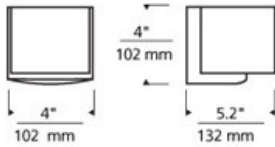

INSTALLATION

This product can mount to either a 4" square electrical box with round plaster ring or an octagonal electrical box (not included).

DIMMING

Dimmable with a standard incandescent dimmer (not included).

WEIGHT

3.5lb / 1.59kg

ORDERING INFORMATION

700WSCBO COLOR	FINISH
H ONYX	Z ANTIQUE BRONZE
W WHITE GLASS	C CHROME
	S SATIN NICKEL

TECH LIGHTING®

7400 Linder Avenue T 847.410.4400
Skokie, Illinois 60077 F 847.410.4500