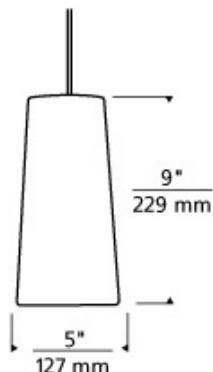

TECH LIGHTING®

7400 Linder Avenue
Skokie, Illinois 60077

T 847.410.4400
F 847.410.4500

www.techlighting.com

700 ____ LGN ____

FIXTURE TYPE: _____

JOB NAME: _____

NOTES: _____

_____

_____

©2011 Tech Lighting, L.L.C. All Rights Reserved. The "Tech Lighting" graphic is a registered trademark of Tech Lighting, L.L.C. Tech Lighting reserves the right to change specifications for product improvements without notification.