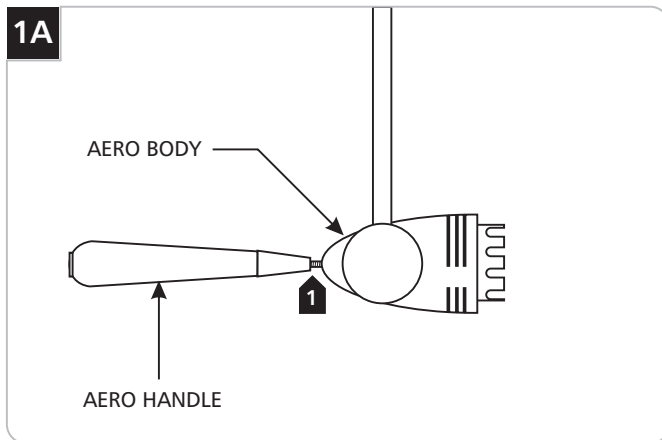

Wood Handle Accessory

700AERWOOD_

1.6

GENERAL PRODUCT INFORMATION:

This product is suitable for indoor dry locations only.

This product must be used with Tech Lighting Aero fixture only.

Install the Wood Handle Accessory

1 Unscrew the Aero handle with the thumb and forefinger.

2 Screw the wood handle into the Aero body with the thumb and forefinger.

SAVE THESE INSTRUCTIONS!

7400 Linder Ave, Skokie, IL 60077

847.410.4400

www.techlighting.com