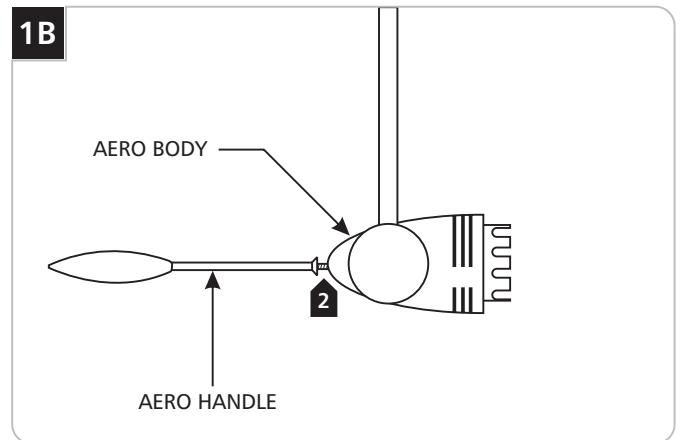

Wood Handle Accessory

700AERWOOD_

1.6

GENERAL PRODUCT INFORMATION:

This product is suitable for indoor dry locations only.

This product must be used with Tech Lighting Aero fixture only.

Install the Wood Handle Accessory

1 Unscrew the Aero handle with the thumb and forefinger.

2 Screw the wood handle into the Aero body with the thumb and forefinger.

SAVE THESE INSTRUCTIONS!

7400 Linder Ave, Skokie, IL 60077

847.410.4400

www.techlighting.com