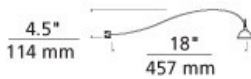

TECH LIGHTING®

7400 Linder Avenue T 847.410.4400
Skokie, Illinois 60077 F 847.410.4500

www.techlighting.com

700WMGRG _____

FIXTURE TYPE: _____

JOB NAME: _____

NOTES: _____

_____

_____