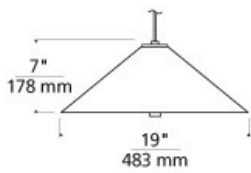

Larkspur Pendant

BEACH
AMBER

SAND

SURF
WHITE

DESCRIPTION

Fused and slumped plate glass shade, warm with color and pattern, highlighted with metal detail and suspended from a round canopy. Glass disc diffuser provides a glare free wash of light. Black, satin nickel and white finish options highlighted with satin nickel detail and clear cable; antique bronze highlighted with antique bronze detail and brown cable. Includes 120 volt, 100 watt A19 medium base lamp or 18 watt GX24Q-2 base triple tube compact fluorescent lamp (electronic ballast included). Fixture is provided with six feet of field-cutttable cable. Incandescent version dimmable with standard incandescent dimmer.