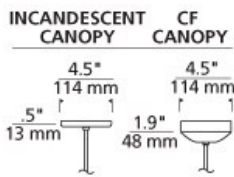

Larkspur Pendant

BEACH
AMBER

SAND

SURF
WHITE

DESCRIPTION

Fused and slumped plate glass shade, warm with color and pattern, highlighted with metal detail and suspended from a round canopy. Glass disc diffuser provides a glare free wash of light. Black, satin nickel and white finish options highlighted with satin nickel detail and clear cable; antique bronze highlighted with antique bronze detail and brown cable. Includes 120 volt, 100 watt A19 medium base lamp or 18 watt GX24Q-2 base triple tube compact fluorescent lamp (electronic ballast included). Fixture is provided with six feet of field-cutttable cable. Incandescent version dimmable with standard incandescent dimmer.

Line-voltage Swag Hook

WEIGHT

10.8lb / 4.9kg

ORDERING INFORMATION

700	SYSTEM	LRKP	COLOR	FINISH	LAMP
TD	LINE-VOLTAGE PENDANTS		A BEACH AMBER S SAND W SURF WHITE	Z ANTIQUE BRONZE B BLACK S SATIN NICKEL W WHITE	INCANDESCENT 120V COMPACT FLUORESCENT 120V -CF277 COMPACT FLUORESCENT 277V