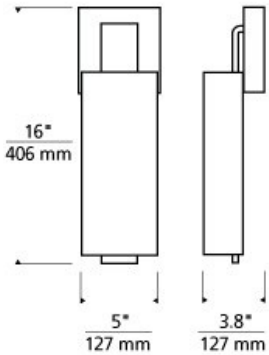

TECH LIGHTING®

7400 Linder Avenue T 847.410.4400
Skokie, Illinois 60077 F 847.410.4500

www.techlighting.com

700WSKISW _____

FIXTURE TYPE: _____

JOB NAME: _____

NOTES: _____

_____

_____