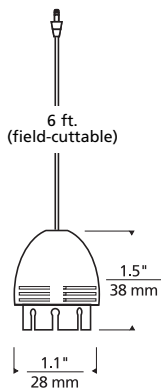

Torpedo Pendant

PENDANT

TORPEDO PENDANT WITH BELL ACCESSORY
Shown approximately 55% actual size.

TORPEDO PENDANT WITH METEORITE ACCESSORY

TORPEDO PENDANT WITH BELLADONNA ACCESSORY

TORPEDO DICHROIC GLASS SHIELD ACCESSORY

TORPEDO PENDANT WITH MARTINI GLASS SHIELD ACCESSORY

TORPEDO PENDANT WITH MOONLET ACCESSORY

DESCRIPTION

Stylish pendant to customize with one of several accessories (required, sold separately) for a custom look. Includes six feet of field-cutttable suspension cable (custom lengths available).