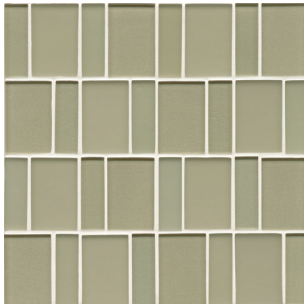

Pistachio

GLSMANPISBPGMC
Brick Pattern Glass Mosaic
Gloss / Matte Blend
Mesh-mounted on a 12"x12 1/2" sheet