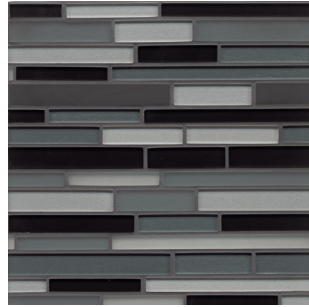

Wall Street

GLSMANWSTRIGMCB
Random Interlocking Glass Mosaic
Glass / Matte Blend
Mounted on a 12"x13" sheet