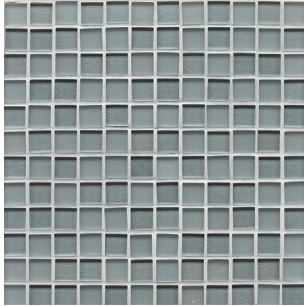

Coast

GLSMANCOA11GMC
1"x1"Glass Mosaic
Glass / Matte Blend
Mesh-mounted on a 12"x12" sheet