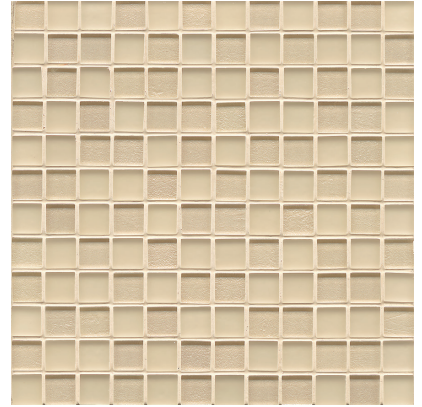

Cashmere

GLSMANCAS11GMC
1"x1"Glass Mosaic
Glass / Matte Blend
Mesh-mounted on a 12"x12" sheet