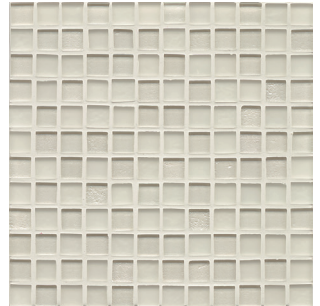

Pearl

GLSMANPEA11GMC
1"x1"Glass Mosaic
Glass / Matte Blend
Mesh-mounted on a 12"x12" sheet