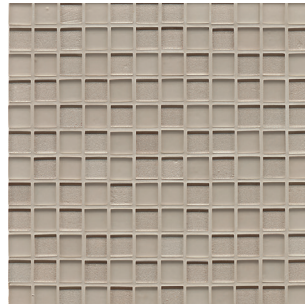

Silk

GLSMANSIL11GMC
1"x1"Glass Mosaic
Glass / Matte Blend
Mesh-mounted on a 12"x12" sheet