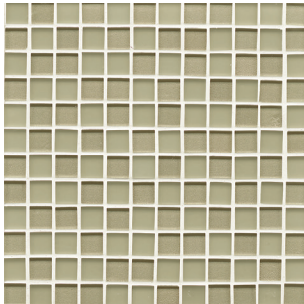

Pistachio

GLSMANPIS11GMC
1"x1"Glass Mosaic
Glass / Matte Blend
Mesh-mounted on a 12"x12" sheet