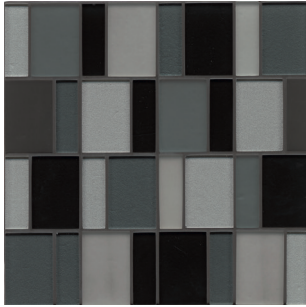

Wall Street

GLSMANWSTBPGMCB
Brick Pattern Glass Mosaic
Glass / Matte Blend
Mounted on a 12"x12 1/2" sheet