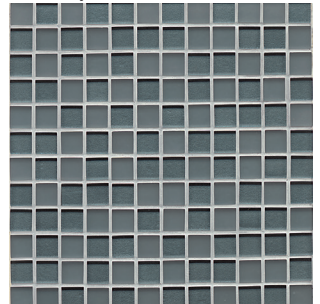

Subway

GLSMANSUB11GMC
1"x1"Glass Mosaic
Glass / Matte Blend
Mesh-mounted on a 12"x12" sheet