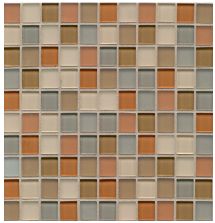

Loft Glass

Decorative, Glass & Accessories

Gloss & Matte Combo

Avenue

GLSLOFAVE11GMC
1" x 1" Gloss & Matte
on a 11 3/4" x 11 3/4" sheet

Promenade

GLSLOFPRO11GMC
1" x 1" Gloss & Matte
on a 11 3/4" x 11 3/4" sheet

Annex

GLSLOFANN11GMC
1" x 1" Gloss & Matte
on a 11 3/4" x 11 3/4" sheet

Market

GLSLOFMAR11GMC
1" x 1" Gloss & Matte
on a 11 3/4" x 11 3/4" sheet

Metropolitan

GLSLOFMET11GMC
1" x 1" Gloss & Matte
on a 11 3/4" x 11 3/4" sheet

Urban

GLSLOFURB11GMC
1" x 1" Gloss & Matte
on a 11 3/4" x 11 3/4" sheet

Staggered Joint Gloss & Matte

Avenue

GLSLOFAVE12STGMC
1" x 2" Staggered Joint
on a 11 3/4" x 11 3/4" sheet

Promenade

GLSLOFPRO12STGMC
1" x 2" Staggered Joint
on a 11 3/4" x 11 3/4" sheet