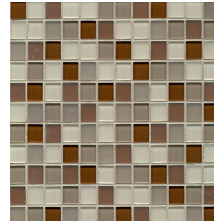

Loft Glass

Decorative, Glass & Accessories

Gloss & Matte Combo

Avenue

GLSLOFAVE11GMC
1" x 1" Gloss & Matte
on a 11 3/4" x 11 3/4" sheet

Promenade

GLSLOFPRO11GMC
1" x 1" Gloss & Matte
on a 11 3/4" x 11 3/4" sheet

Annex

GLSLOFANN11GMC
1" x 1" Gloss & Matte
on a 11 3/4" x 11 3/4" sheet

Market

GLSLOFMAR11GMC
1" x 1" Gloss & Matte
on a 11 3/4" x 11 3/4" sheet

Metropolitan

GLSLOFMET11GMC
1" x 1" Gloss & Matte
on a 11 3/4" x 11 3/4" sheet

Urban

GLSLOFURB11GMC
1" x 1" Gloss & Matte
on a 11 3/4" x 11 3/4" sheet

Staggered Joint Gloss & Matte

Avenue

GLSLOFAVE12STGMC
1" x 2" Staggered Joint
on a 11 3/4" x 11 3/4" sheet

Promenade

GLSLOFPRO12STGMC
1" x 2" Staggered Joint
on a 11 3/4" x 11 3/4" sheet