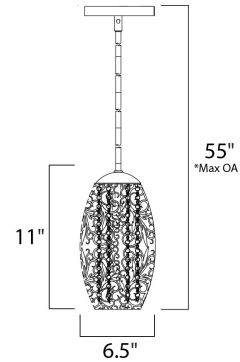

Lighting Your Life Since 1970

Product Specifications - 24153BCGS

Job Name:	Job Type:
Quantity:	Comments:

24153BCGS
Arabesque 1-Light Mini Pendant

Finish
Golden Silver

Glass/Shade
Beveled Crystal

Product Category
Mini Pendant

Measurements

Width	6.50"
Height	11.00"
Length	N/A
Extension	N/A
Back Plate Width	N/A
Back Plate Height	N/A
HCO	N/A
Min Overall Height	0.00"
Max Overall Height	55.00"
Hanging Weight	4.41 lbs
Height Adjustable	N/A
Slope	120°
Chain Length	N/A
Wire Length	72"
Canopy Width	N/A
Canopy Height	N/A
Canopy Length	N/A

Shipping

Carton Weight	5.15 lbs
Carton Width	9"
Carton Height	16"
Carton Length	9"
Carton Cubic Feet	0.70
Master Pack	1
Master Pack Weight	N/A
Master Pack Width	N/A
Master Pack Height	N/A
Master Pack Length	N/A
Master Cubic Feet	N/A
UPS Shippable	Yes