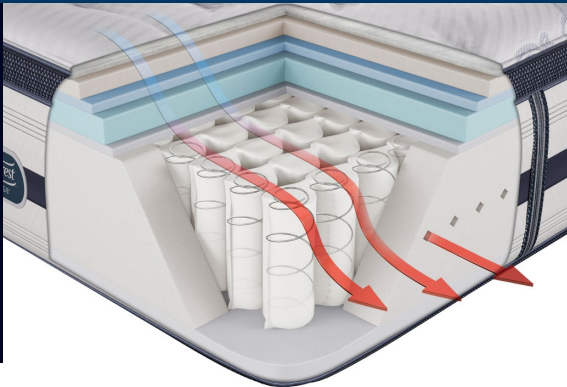

# GET MORE FROM YOUR SLEEP

The Beautyrest® Recharge® mattress combines our legendary Beautyrest® Pocketed Coil® Technology, GelTouch® Foam and SurfaceCool™ Fiber to help you experience a new level of support, comfort, and temperature management.

*Beautyrest*®