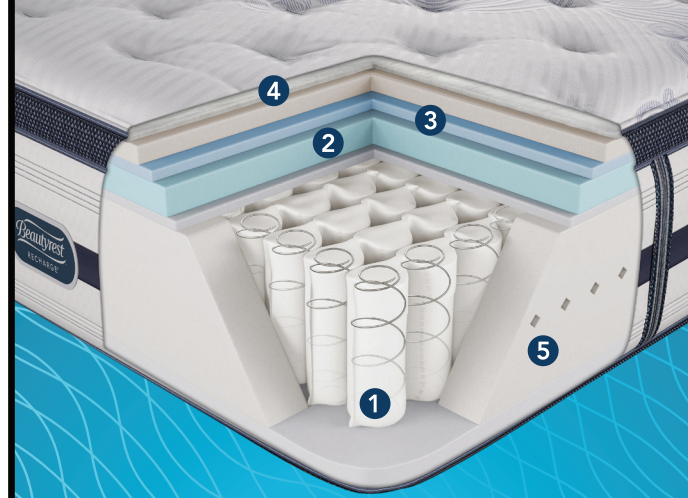

# GET MORE FROM YOUR SLEEP

Beautyrest® Recharge® combines our legendary Beautyrest® Pocketed Coil® Technology, GelTouch® Foam and SurfaceCool™ Fiber to help you experience a new level of support, comfort, and temperature management.

When it's time for an upgrade, take comfort in Beautyrest® Recharge® — a new sleep solution from Beautyrest® designed for recharging sleep.

*Beautyrest*

### CONFORMING SUPPORT

- 1 **Beautyrest® Pocketed Coil® Technology:** Helps provide conforming back support and motion separation for undisturbed sleep

### TEMPERATURE MANAGEMENT

- 4 **SurfaceCool™ Fiber:** Dissipates heat away from the sleep surface to help maintain an ideal sleep temperature
- 2 **AirCool® Gel Memory Foam:** Helps deliver higher airflow for a cool, comfortable sleep
- 5 **AirCool® BeautyEdge™ Foam:** Designed to enhance airflow through the mattress and offers support and stability right to the edge