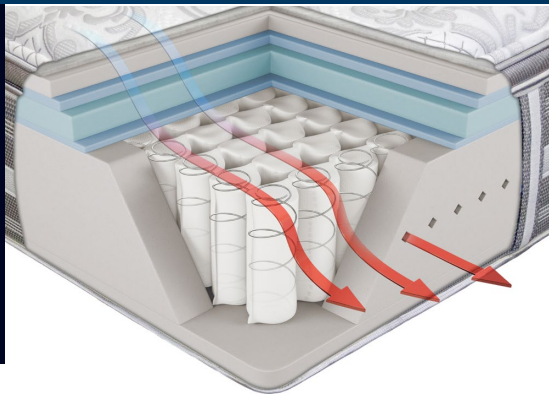

EXPERIENCE SUPERIOR SLEEP

The Beautyrest® Recharge®
World Class® mattress combines
our legendary Beautyrest® Pocketed
Coil® Technology, AirCool® Gel
Memory Foam and SurfaceCool
Plus™ Fiber to help you experience
conforming support comfort, and
temperature management.