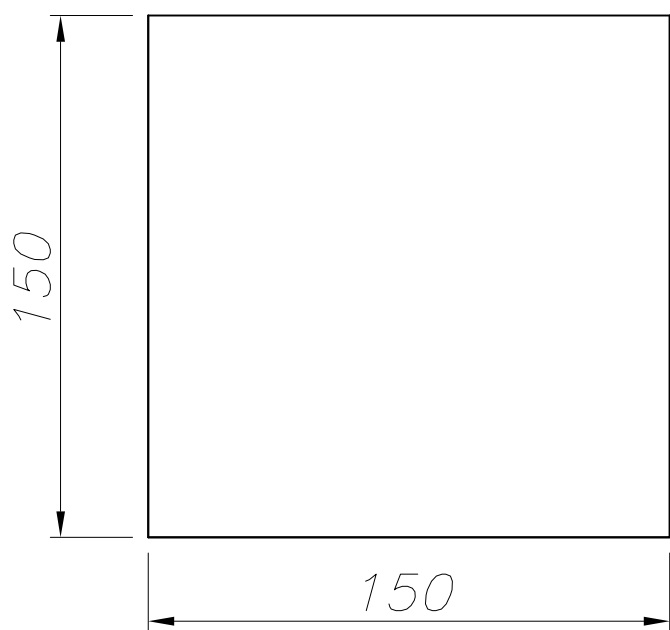

PLANTILLA DE INSTALACIÓN
INSTALLATION TEMPLATE