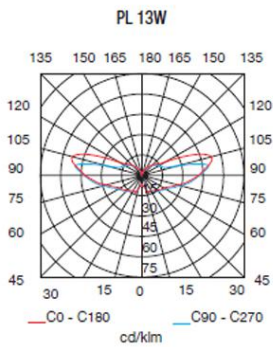

MATERIALS / FINISHES

Structure material:	Extruded aluminium High purity aluminium	Diffuser material:	Polycarbonate
Structure finish:	Grey	Diffuser finish:	Matt

Download photometric file .ldt / .ies