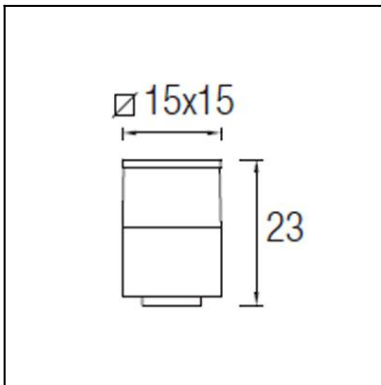

The photograph may not match the reference exactly. Please read the product description to identify the finish.

TECHNICAL CHARACTERISTICS

Type:	Lantern
IP Protection degrees:	IP54
IK Protection degrees:	IK10
Light source 1:	1 x E27 MAX 60W Maximum lamp length: 180.00 mm
Total power consumption (W):	60
Voltage / Frequency:	230V/50-60Hz
Warranty (Years):	2
Units per box:	4
Net Weight (Kg):	1.58
EAN:	8435111076248
Stability:	>15°