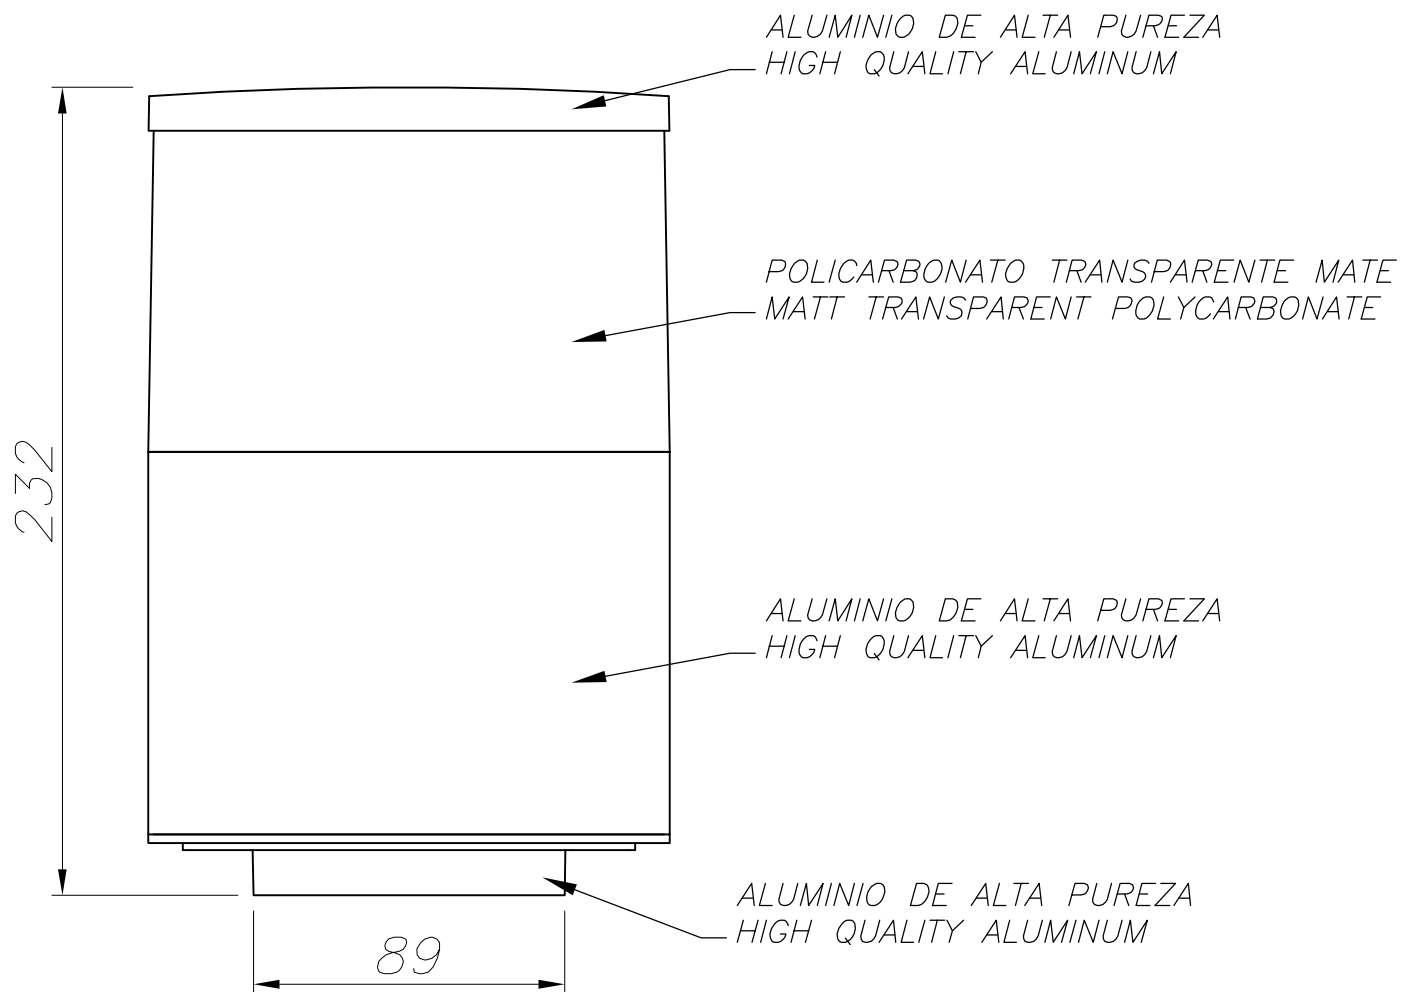

The photograph may not match the reference exactly. Please read the product description to identify the finish.

TECHNICAL CHARACTERISTICS

Type:	Lantern
IP Protection degrees:	IP54
IK Protection degrees:	IK10
Light source 1:	1 x E27 MAX 60W Maximum lamp length: 180.00 mm
Total power consumption (W):	60
Voltage / Frequency:	230V/50-60Hz
Warranty (Years):	2
Units per box:	4
Net Weight (Kg):	1.58
EAN:	8435111076248
Stability:	>15°

MATERIALS / FINISHES

Structure material:	Extruded aluminium High purity aluminium	Diffuser material:	Polycarbonate
Structure finish:	Grey	Diffuser finish:	Matt

Download photometric file .ldt / .ies

Click on image to download energy label