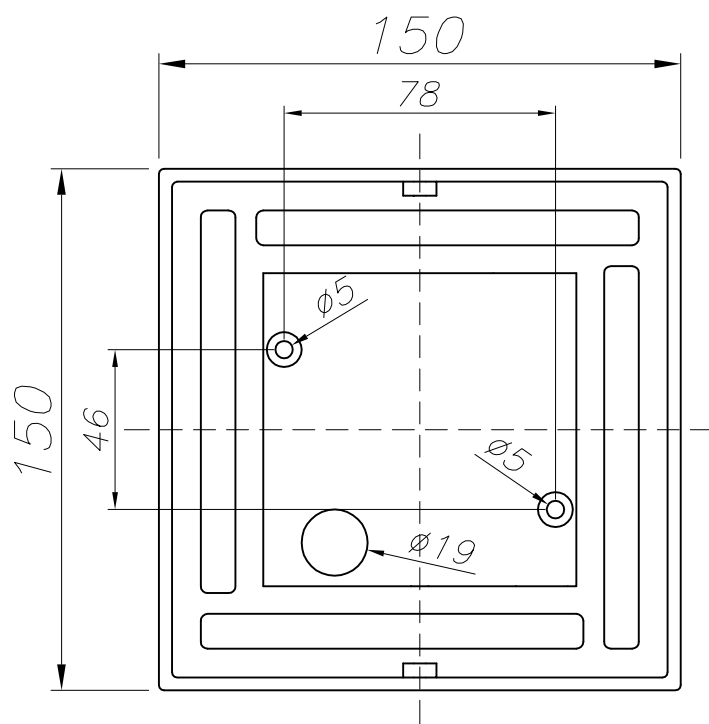

PLANTILLA DE INSTALACIÓN
INSTALLATION TEMPLATE