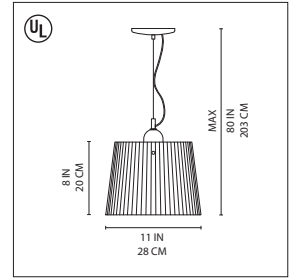

Jupe 11 suspension

incandescent source

- 1x100W (E26/G30).....