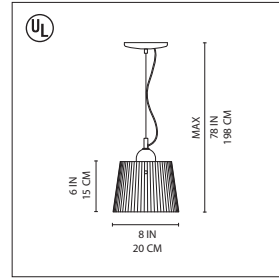

# Jupe suspension

Peclar Nalbandian. Guy Burr 2005

Cable suspended luminaires for direct and diffused incandescent lighting.

- diffuser in molded, ribbed, sanded white glass
- diffuser supports in chrome plated steel
- canopy in chromed steel
- mounting to standard electrical junction boxes
- suspension cable in stainless steel with clear electrical cord
- maximum overall suspension lengths 78" and 80"