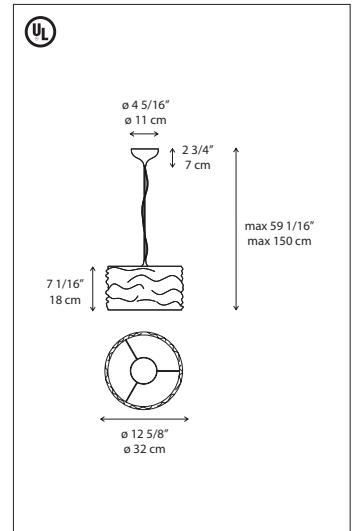

Aqua Cil suspension

Ross Lovegrove 2008

Cable suspended luminaire for direct and indirect incandescent or halogen lighting.

- shade in mirror-treated aluminum available in polished chrome, polished metallic orange, or polished metallic blue
- grey thermoplastic canopy with clear electrical cord and stainless steel cable
- mounting to standard electrical junction boxes

Aqua Cil suspension

incandescent source

- 1x150W (E26/G40)

or

halogen source

- 1x150W (E26/T10)