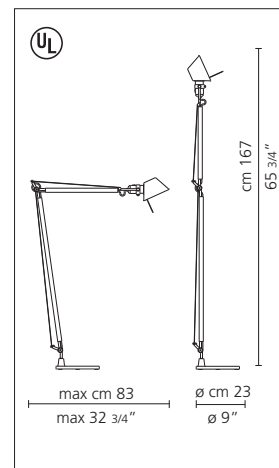

Tolomeo reading floor

incandescent source
• 1x100W (E26/A19).....