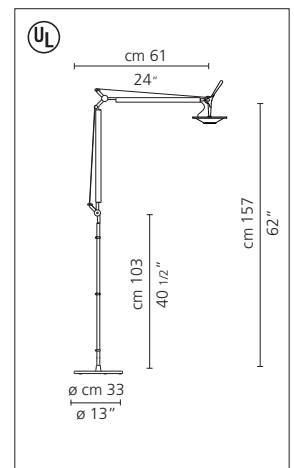

Tolomeo LED floor

LED source
• 1x5W