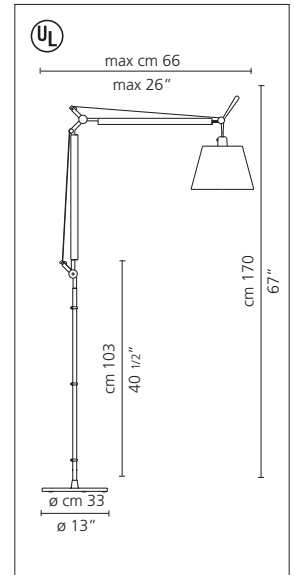

Tolomeo w/shade floor

incandescent source
• 1x75W (E26/A19).....

Compasso d'oro award - 1989

Tolomeo reading floor

Michele De Lucchi, Giancarlo Fassina

Floor standing luminaire for orientable direct task incandescent.

- fully adjustable, articulated arm body structure in extruded aluminum in high polished anodized finish
- joints and tension control knobs in polished die-cast aluminum
- tension cables in stainless steel
- diffuser in matte anodized aluminum, rotatable 360° with incorporated on/off switch
- weighted steel base with stamped aluminum cover