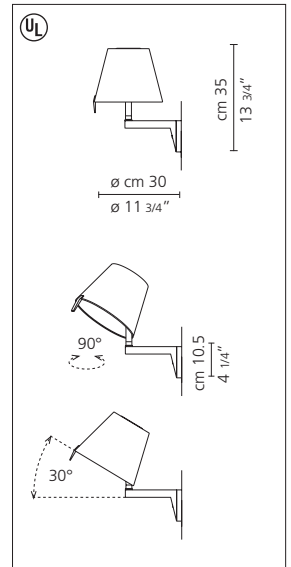

Melampo mini wall

Adrien Gardère

Wall mounted luminaire with adjustable diffuser for direct and indirect diffused incandescent lighting.

- wall bracket structure in die-cast aluminum with matte aluminum grey or bronze powder coated finish
- grey body with pale grey diffuser or bronze body with beige diffuser
- diffuser rotates 90° on wall bracket and adjusts to full downward and 30° upward positions
- wall canopy in die-cast aluminum with incorporated on/off switch
- supplied with cord and plug for wall surface mounting and connection to electrical outlet
- optional wall mounting to standard electrical junction boxes centered on canopy (as shown in illustrations)

Melampo mini wall

incandescent source

• 1x60W (E12/G161/2) 