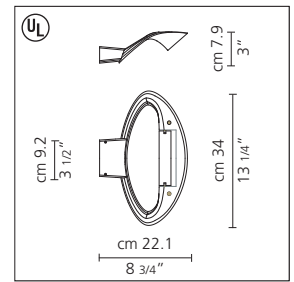

# Mesmeri wall

Eric Solè 2005

Wall mounted luminaire for indirect and diffused halogen lighting.

- curve shaped diffuser and support bracket in die-cast aluminum in white or silver grey powder coated finish and brilliant or satin chrome finish
- specular aluminum reflector and lamp concealed in the inner curve of the diffuser
- lamp shielded by frosted glass guard
- mounting to standard electrical junction boxes

Mesmeri wall

halogen source

• 1x300W (R7s/T3)

supplied.....

Brillant chrome finish