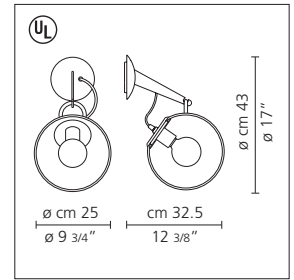

# Miconos wall

Ernesto Gismondi

Wall mounted luminaire for diffused incandescent lighting.

- diffuser in transparent handblown glass
- diffuser handle and lampholder assembly in chrome plated steel
- supporting bracket in chrome plated steel
- mounting to standard electrical junction boxes