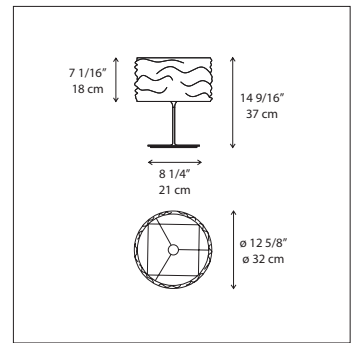

Aqua Cil table

Ross Lovegrove 2008

Table standing luminaire for direct and indirect incandescent or halogen lighting.

- shade in mirror-treated aluminum available in polished chrome, polished metallic orange, or polished metallic blue
- base in die-cast aluminum with polished chrome steel stem
- touch dimmer on body

Aqua Cil table

incandescent source

• 1x150W (E26/A21).....

or

halogen source

• 1x150W (E26/T10).....