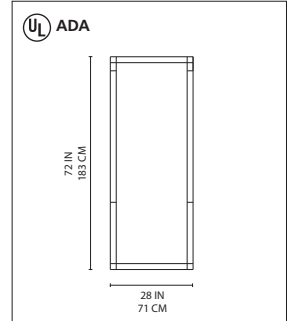

fluorescent source

- 2x21W

(G5/T5) supplied.....

Rezek mirrors 72 floor

fluorescent source

- 2x28W

(G5/T5) supplied.....