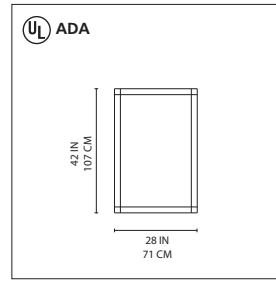

Rezek mirrors 28-42 wall

Rezek mirrors 72 floor

Ron Rezek

Wall or floor mounted framed mirror with direct diffused fluorescent lighting.

- frame in extruded aluminum in clear anodized finish
- back plate and mounting bracket in steel
- wall mounted and hardwired to standard electrical junction boxes
- floor model with cord and plug with in-line floor switch
- 3000° kelvin - high color rendition fluorescent T5 lamps included
- mirrors also available without light capability