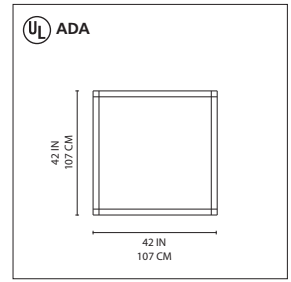

Rezek mirrors 42 wall