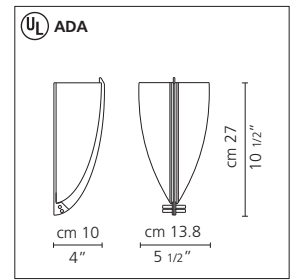

Vesta half wall ADA

Michele De Lucchi, Giancarlo Fassina

Wall mounted luminaire for indirect and diffused incandescent or fluorescent lighting.

- diffuser in white opaline handblown glass with clear center detail
- diffuser support in metallic grey lacquered steel with polished brass fasteners
- mounting to standard electrical junction boxes with horizontal center line 2½" below top of luminaire