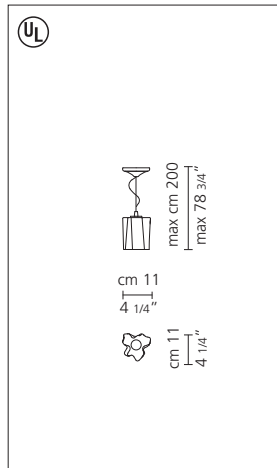

## Logico mini suspension

Logico mini suspension single

Logico mini suspension triple nested

Logico mini suspension triple linear

Logico mini susp. quadruple nested

- |  |  |  |  |
|--|--|--|--|
| incandescent source<br>• 1x100W (E26/A19)..... | incandescent source<br>• 3x100W (E26/A19)..... | incandescent source<br>• 3x100W (E26/A19)..... | incandescent source<br>• 4x100W (E26/A19)..... |
| or   | or   | or   | or   |
| • 1x100W (E26/G25).....                        | • 3x100W (E26/G25).....                        | • 3x100W (E26/G25).....                        | • 4x100W (E26/G25).....                        |

incandescent source

• 3x60W (E12/G161/2).....

Logico mini susp. quadruple nested

incandescent source

• 4x60W (E12/G161/2).....

Logico nano suspension

Logico nano suspension single with ceiling canopy or track adaptor