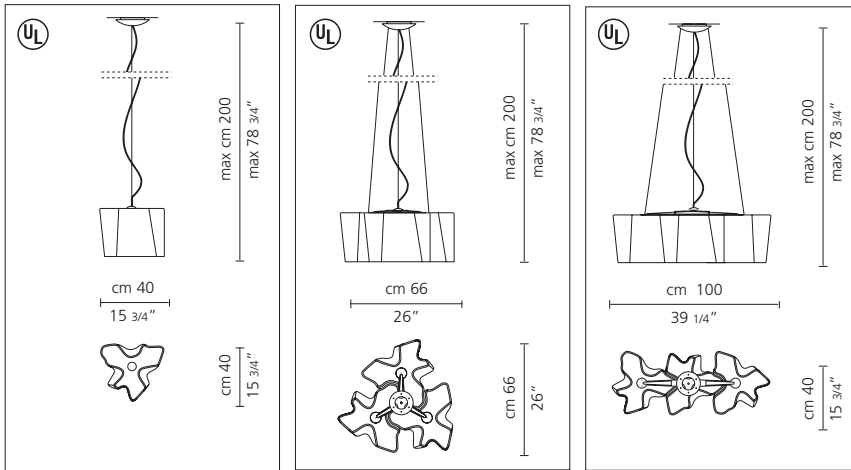

Logico micro suspension single

Logico micro susp. triple linear

Logico micro susp. triple nested

Logico micro susp. quad. nested

Logico nano suspension single

Logico nano susp. quintuple linear

Logico nano track

## Logico suspension

Logico suspension single

Logico suspension triple nested

Logico suspension triple linear

- |  |  |  |
|--|--|--|
| incandescent source<br>• 1x150W (E26/A21)..... | incandescent source<br>• 3x150W (E26/A21)..... | incandescent source<br>• 3x150W (E26/A21)..... |
| or   | or   | or   |
| • 1x150W (A26/G40).....                        | • 3x150W (E26/G40).....                        | • 3x150W (E26/G40).....                        |