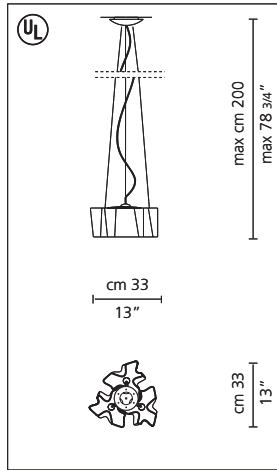

Logico micro suspension triple nested

incandescent source

• 3x60W (E12/G161/2).....