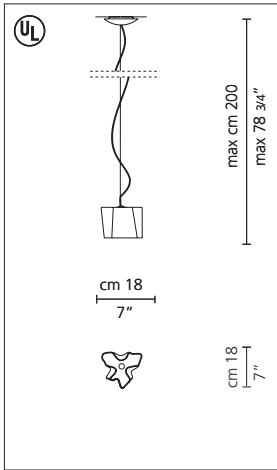

Logico micro suspension

Logico micro suspension single

incandescent source

• 1x60W (E12/G161/2).....