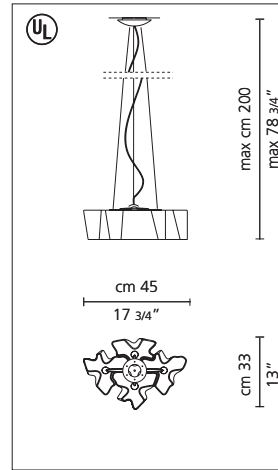

Logico mini susp. quadruple nested