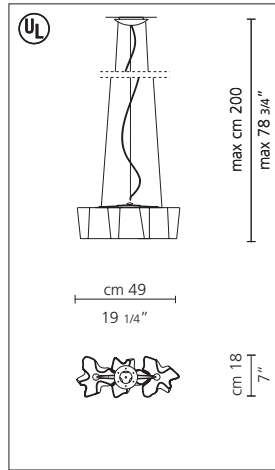

## Logico suspension

Logico suspension single

Logico suspension triple nested

Logico suspension triple linear

- |  |  |  |
|--|--|--|
| incandescent source<br>• 1x150W (E26/A21)..... | incandescent source<br>• 3x150W (E26/A21)..... | incandescent source<br>• 3x150W (E26/A21)..... |
| or   | or   | or   |
| • 1x150W (A26/G40).....                        | • 3x150W (E26/G40).....                        | • 3x150W (E26/G40).....                        |

## Logico mini suspension

Logico mini suspension single

Logico mini suspension triple nested

Logico mini suspension triple linear

Logico mini susp. quadruple nested

- |  |  |  |  |
|--|--|--|--|
| incandescent source<br>• 1x100W (E26/A19)..... | incandescent source<br>• 3x100W (E26/A19)..... | incandescent source<br>• 3x100W (E26/A19)..... | incandescent source<br>• 4x100W (E26/A19)..... |
| or   | or   | or   | or   |
| • 1x100W (E26/G25).....                        | • 3x100W (E26/G25).....                        | • 3x100W (E26/G25).....                        | • 4x100W (E26/G25).....                        |

Logico micro suspension

Logico micro suspension single

incandescent source

• 1x60W (E12/G161/2).....

Logico micro suspension triple nested

incandescent source

• 3x60W (E12/G161/2).....

Logico micro suspension triple linear