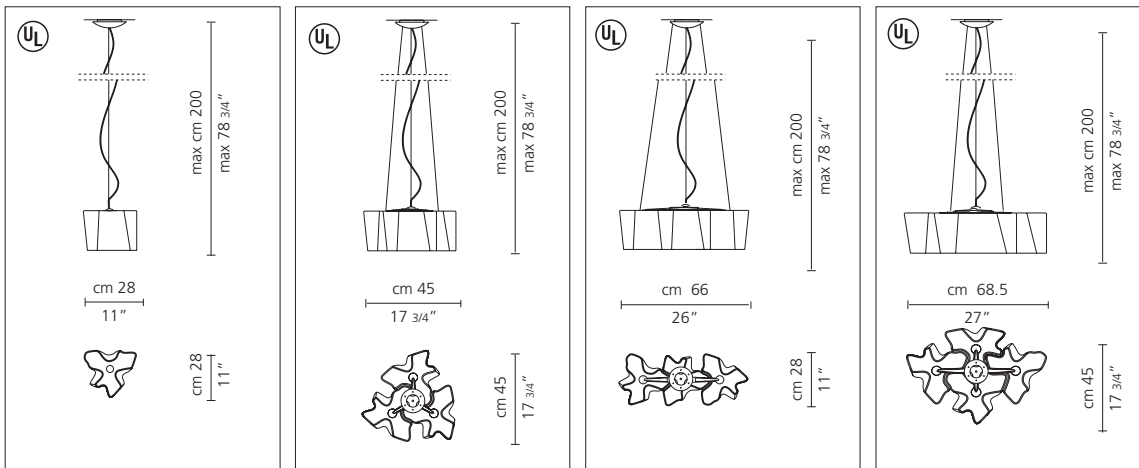

- diffuser(s) in handblown glass with satined finish
- diffuser(s) supporting frame in die-cast aluminum with pale grey matte lacquered finish
- frame supporting cables in stainless steel
- ceiling canopy in steel with pale grey thermoplastic cover
- mounting to standard electrical junction boxes and with provision for additional concealed ceiling fastening for triple configurations
- mounting to Lightolier or Halo track for Logico nano track

Logico micro suspension single

Logico micro susp. triple linear

Logico micro susp. triple nested

Logico micro susp. quad. nested

Logico nano suspension single

Logico nano susp. quintuple linear

Logico nano track

## Logico suspension

Logico suspension single

Logico suspension triple nested

Logico suspension triple linear

- |  |  |  |
|--|--|--|
| incandescent source<br>• 1x150W (E26/A21)..... | incandescent source<br>• 3x150W (E26/A21)..... | incandescent source<br>• 3x150W (E26/A21)..... |
| or   | or   | or   |
| • 1x150W (A26/G40).....                        | • 3x150W (E26/G40).....                        | • 3x150W (E26/G40).....                        |

## Logico mini suspension

Logico mini suspension single

Logico mini suspension triple nested

Logico mini suspension triple linear

Logico mini susp. quadruple nested

- |  |  |  |  |
|--|--|--|--|
| incandescent source<br>• 1x100W (E26/A19)..... | incandescent source<br>• 3x100W (E26/A19)..... | incandescent source<br>• 3x100W (E26/A19)..... | incandescent source<br>• 4x100W (E26/A19)..... |
| or   | or   | or   | or   |
| • 1x100W (E26/G25).....                        | • 3x100W (E26/G25).....                        | • 3x100W (E26/G25).....                        | • 4x100W (E26/G25).....                        |