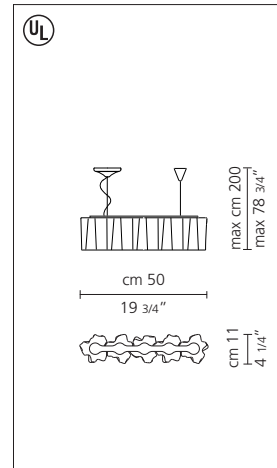

Logico nano suspension quintuple linear