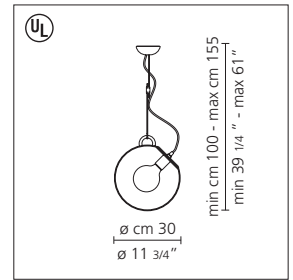

Miconos suspension

Ernesto Gismondi

Ceiling suspended luminaire for incandescent lighting.

- diffuser in transparent handblown glass
- diffuser handle and lampholder assembly in chrome plated steel
- ceiling canopy and adjustable suspension stem in chrome plated steel
- mounting to standard electrical junction boxes