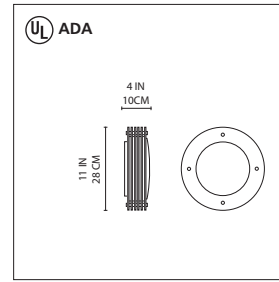

Lyra disc 11-14 wall/ceiling

Kolbe+Sekles

Wall or ceiling mounted luminaire for direct and diffused incandescent or fluorescent lighting.

- body composed of multi-layered discs of stamped metal alloy in painted matte nickel or matte white finish
- stainless steel fasteners
- diffuser in convex pressed white glass with etched finish
- mounting to standard electrical junction boxes