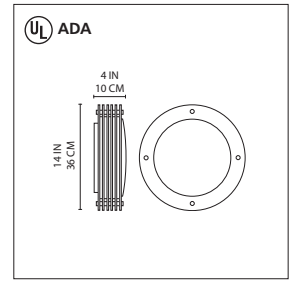

Lyra disc 11-14 wall/ceiling

Kolbe+Sekles

Wall or ceiling mounted luminaire for direct and diffused incandescent or fluorescent lighting.

- body composed of multi-layered discs of stamped metal alloy in painted matte nickel or matte white finish
- stainless steel fasteners
- diffuser in convex pressed white glass with etched finish
- mounting to standard electrical junction boxes