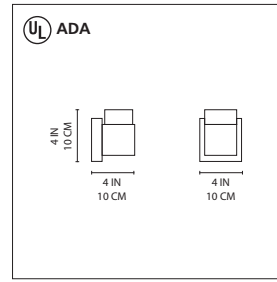

# Dupla wall

Ron Rezek

Wall mounted luminaires for indirect or direct and indirect halogen lighting.

- body in die-cast aluminum with silver painted finish
- die-cast diffuser cylinder in brushed aluminum finish or white sanded glass diffuser
- mounting to standard electrical junction boxes