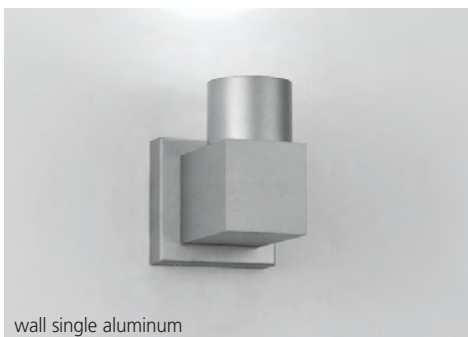

# Dupla wall

Ron Rezek

Wall mounted luminaires for indirect or direct and indirect halogen lighting.

- body in die-cast aluminum with silver painted finish
- die-cast diffuser cylinder in brushed aluminum finish or white sanded glass diffuser
- mounting to standard electrical junction boxes

**Dupla wall double glass**

halogen source

- 2x35W (GY6.35/T4)

supplied..... 

**Dupla wall double aluminum**

halogen source

- 2x35W (GU5.3/MR16)

supplied..... 

wall double aluminum

wall single glass

wall single aluminum

wall double glass