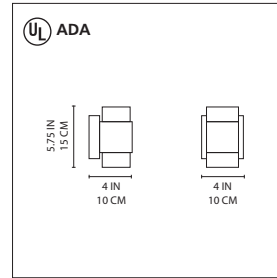

**Dupla wall single glass**

halogen source

- 1x75W (GY6.35/T4)

supplied..... 

**Dupla wall single aluminum**

halogen source

- 1x75W (GU5.3/MR16)

supplied..... 