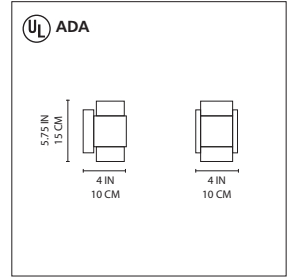

Dupla wall double aluminum

halogen source

- 2x35W (GU5.3/MR16)

supplied.....