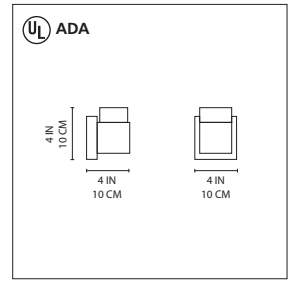

Dupla wall single aluminum