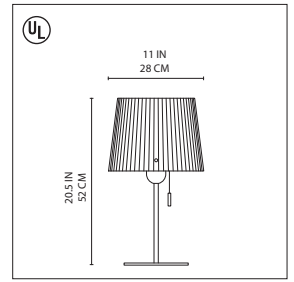

Jupe table

Peclar Nalbandian, Guy Burr 2005

Table standing luminaires for diffused incandescent lighting.

- diffuser in molded, ribbed, sanded white glass
- base and socket cover in polished aluminum
- stem and diffuser supports in chrome plated steel
- on/off pull cord switch
- in-line dimmer on clear cord

Jupe table small

incandescent source

- 1x60W (E26/A15)
- 1x60W (E26/G16½)

Jupe table large

incandescent source

- 1x100W (E26/G30)