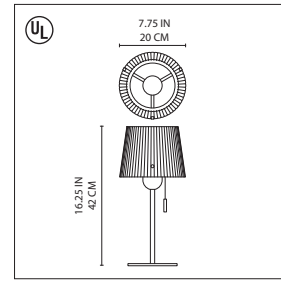

Jupe table

Peclar Nalbandian, Guy Burr 2005

Table standing luminaires for diffused incandescent lighting.

- diffuser in molded, ribbed, sanded white glass
- base and socket cover in polished aluminum
- stem and diffuser supports in chrome plated steel
- on/off pull cord switch
- in-line dimmer on clear cord

Jupe table small

incandescent source

- 1x60W (E26/A15)
- 1x60W (E26/G16½)

Jupe table large

incandescent source

- 1x100W (E26/G30)