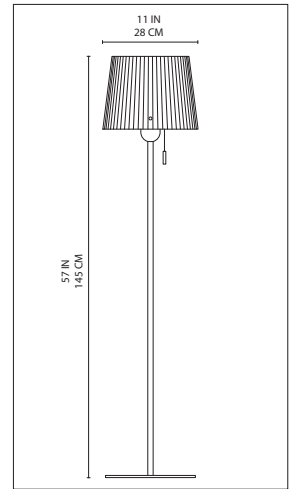

Jupe floor

Peclar Nalbandian. Guy Burr 2005

Floor standing luminaire for diffused incandescent lighting.

- diffuser in molded, ribbed, sanded white glass
- base and socket cover in polished aluminum
- stem and diffuser supports in chrome plated steel
- on/off pull cord switch
- in-line dimmer on clear cord