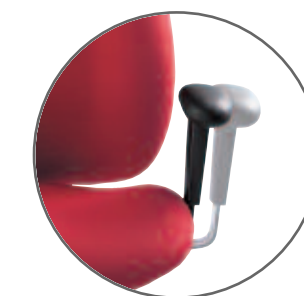

Knee-Tilter
Infinite back angle adjustment with infinite tilt-lock. Tilt tension control.

Operator
Single lever/button seat and back angle adjustment. Seat and back adjust independently and lock in any position or free float.

Posture
Infinite back angle adjustment. Seat/back height adjustments.

Task
Seat depth adjustment.

Features

Height Adjustable Arms
Height adjustable arms are standard on all arm models. Many optional arms are offered.

Seat Slider (MD)
Standard on Multi-Tilter Adjustable seat depth allows users to change the seat depth to accommodate the length of their thighs.

Vari-Width (WA) Arms
Width adjustment is standard on all arm models. Provides 2" horizontal arm space adjustment.