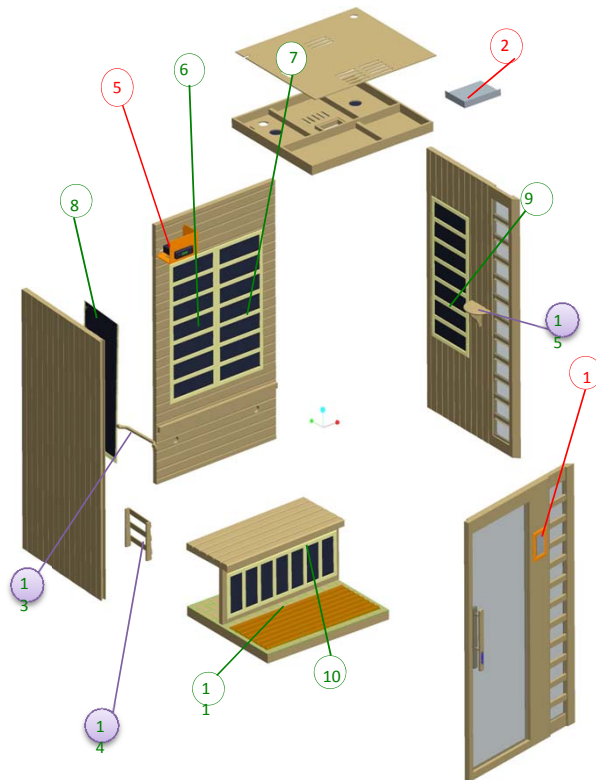

Roof panel (Inside View)			
No.	Name	No.	Name
1	Control Panel	2	Control Box
3	Color light	4	Speaker
5	CD		

Power Distribution			
Location	No.	Dimension	Power
Rear Panel	6	39.37*15.75 inch	300W
	7	39.37*15.75 inch	300W
Left Panel	8	39.37*15.75 inch	300W
Right Panel	9	39.37*15.75 inch	300W
Bench Panel	10	39.37*11.81 inch	200W
Bottom Panel	11	39.37*15.75 inch	300W
TOTAL			1700W

Accessories			
No.	Name	No.	Name
13	Towel rack	15	Tea board
14	Magazine rack		