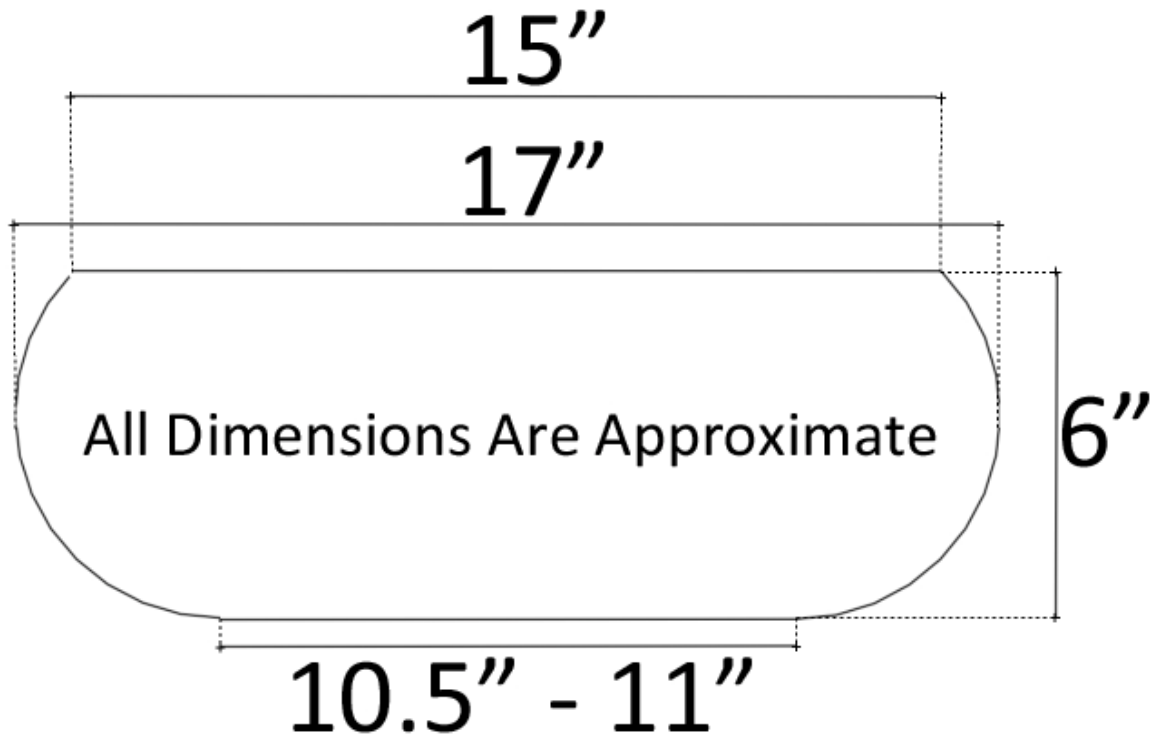

Description:

- Vessel Mount
- Handcrafted Porcelain
Each sink has variations in size, finish, and textures
Because of the hand made nature of each sink,
expect imperfections and variations

Available Finishes:

B	Bronze Glaze
W	White Glaze

Available Drains:

D004	Grid Strainer
D005	Lift and Turn
D006	Pop-up w/ horizontal lift rod
D101 - D604	Decorative Drain

DIMENSIONS WILL VARY. **DO NOT** use this sheet as a guide for countertop cuts.