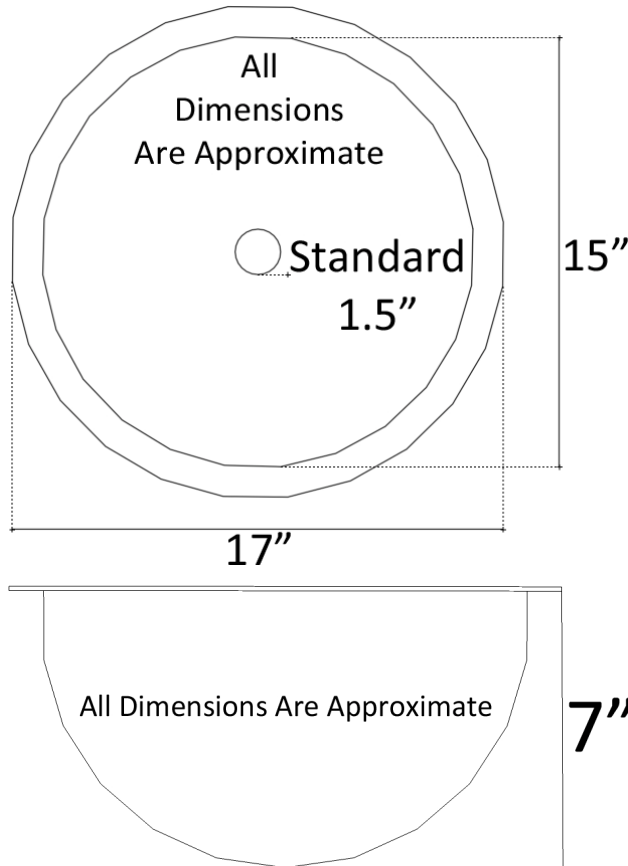

Available Drains:

D004	Grid Strainer
D005	Lift and Turn
D006	Pop-up w/ horizontal lift rod
D101 - D604	Decorative Drain

DIMENSIONS WILL VARY. DO NOT use this sheet as a guide for countertop cuts.