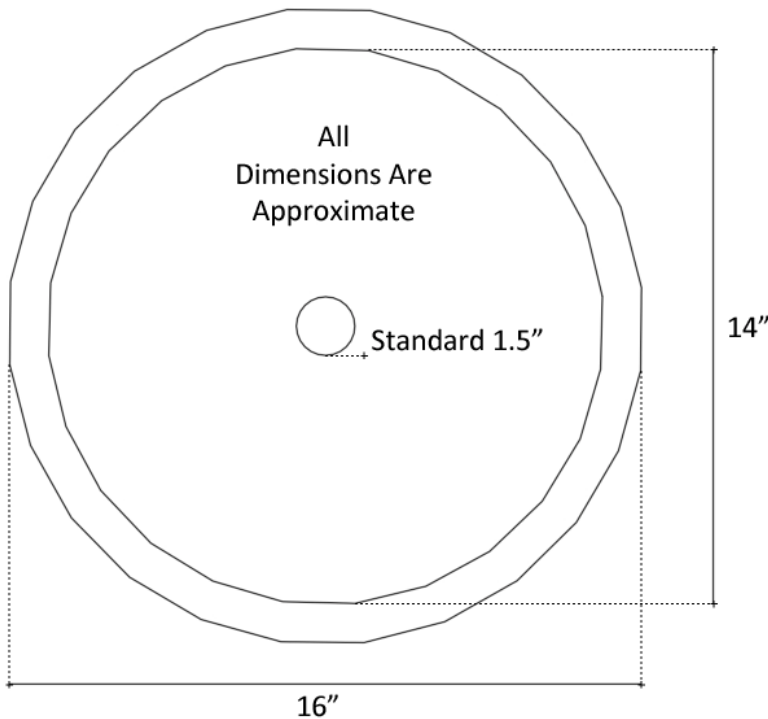

**Description:**

- Copper
- Drop-In or Undermount
- Use standard 1.5" drain
- Clean with mild soap  
No abrasive chemicals

**Available Finishes:**

- DB** Dark Bronze
- WC** Weathered Copper
- PN** Polished Nickel
- SN** Satin Nickel
- PW** Pewter

**Available Drains:**

- D004** Grid Strainer
- D005** Lift and Turn
- D006** Pop-up w/ lift rod
- D101-** Decorative Drains
- D604**

**DIMENSIONS WILL VARY. DO NOT** use this sheet as a guide for countertop cuts.