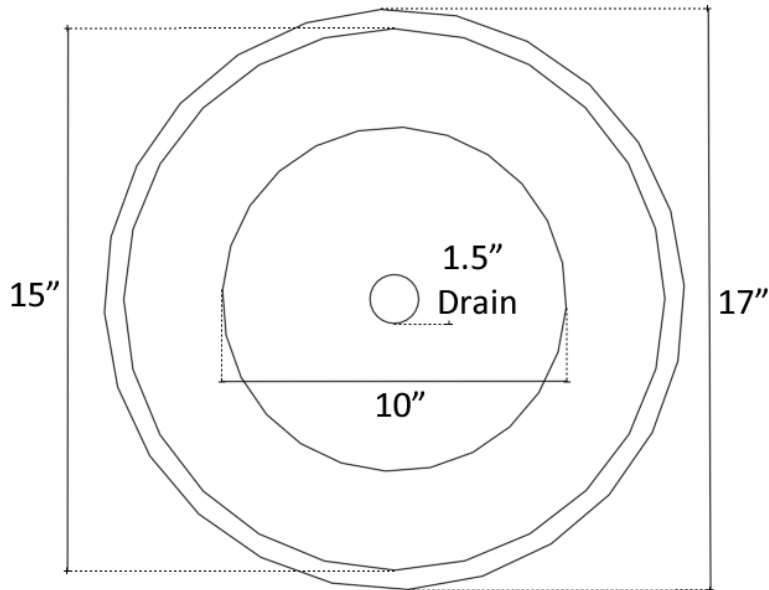

Description:

- Drop-In or Undermount

Available Finishes:

AB	Anitque Bronze - Finished with a Black/Brown patina and coated with a paste wax - Has a living finish
WB	White Bronze - Not Plated in Nickel but has appearance of Brushed/ Satin Nickel
PN	Polished Nickel

Available Drains:

D004	Grid Strainer
D005	Lift and Turn
D006	Pop-up w/ horizontal lift rod
D101 - D604	Decorative Drain

DIMENSIONS WILL VARY. DO NOT use this sheet as a guide for countertop cuts.