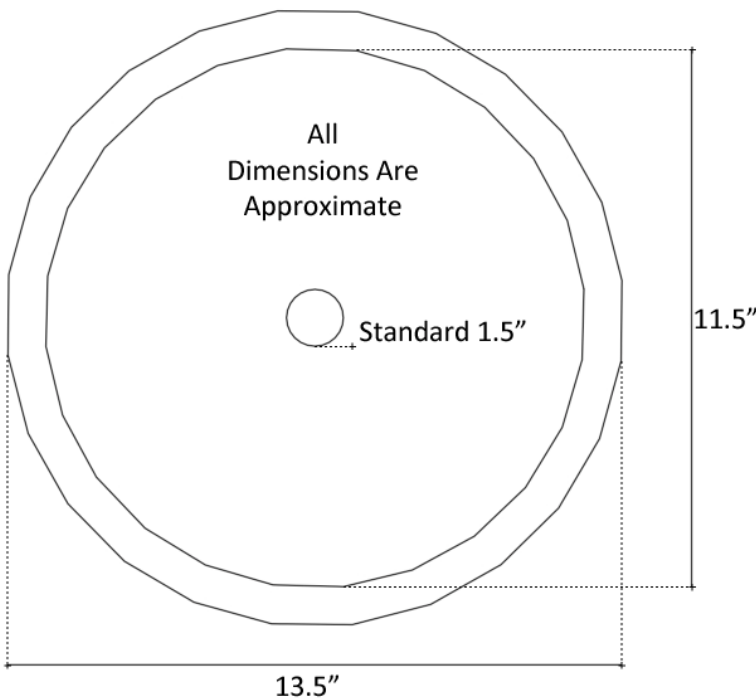

Description:

- Copper
- Drop-In or Undermount
- Use standard 1.5" drain
- Clean with mild soap
No abrasive chemicals

Available Finishes:

- DB** Dark Bronze
- WC** Weathered Copper
- PN** Polished Nickel
- SN** Satin Nickel
- PW** Pewter

Available Drains:

- D004** Grid Strainer
- D005** Lift and Turn
- D006** Pop-up w/ lift rod
- D101-** Decorative Drains
- D604**

DIMENSIONS WILL VARY. DO NOT use this sheet as a guide for countertop cuts.