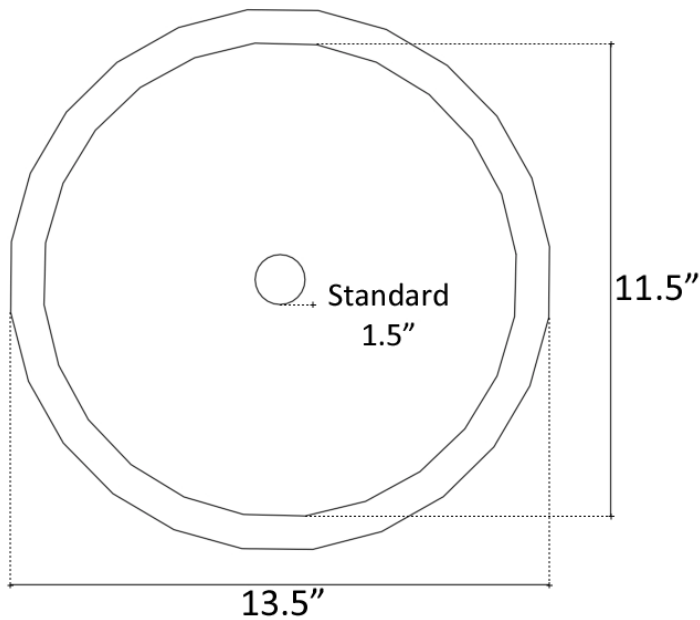

**Description:**

- Copper
- Drop-In or Vessel Mount
- Use standard 1.5" drain
- Clean with mild soap  
No abrasive chemicals

**Available Finishes:**

- DB** Dark Bronze
- WC** Weathered Copper
- PN** Polished Nickel
- SN** Satin Nickel
- PW** Pewter

**Available Drains:**

- D004** Grid Strainer
- D005** Lift and Turn
- D101-** Decorative Drains
- D604**

**DIMENSIONS WILL VARY. DO NOT use this sheet as a guide for countertop cuts.**