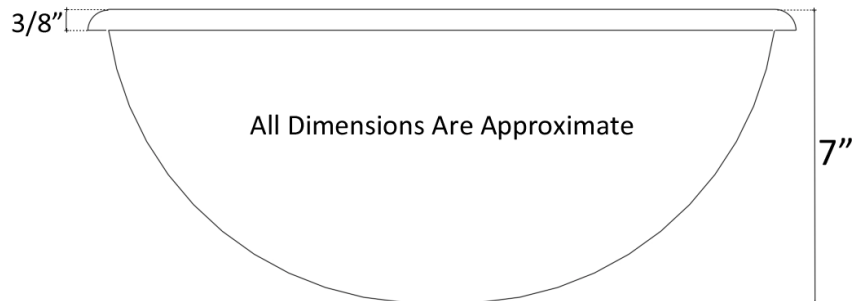

**Description:**

- Copper
- Drop-In or Vessel Mount
- Use standard 1.5" drain
- Clean with mild soap  
No abrasive chemicals

**Available Finishes:**

- DB** Dark Bronze
- WC** Weathered Copper
- PN** Polished Nickel
- SN** Satin Nickel
- PW** Pewter

**Available Drains:**

- D004** Grid Strainer
- D005** Lift and Turn
- D101-** Decorative Drains
- D604**

**DIMENSIONS WILL VARY. DO NOT use this sheet as a guide for countertop cuts.**