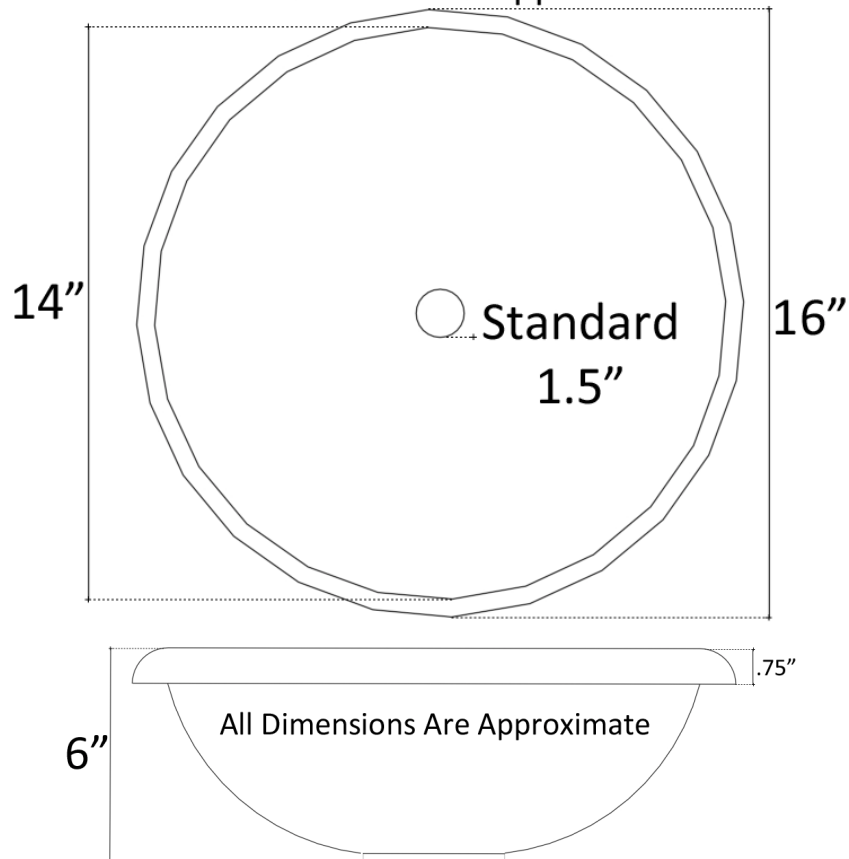

**Description:**

- Vessel Mount or Drop-In
- Cast Bronze

**Available Finishes:**

<b>AB</b>	Anitque Bronze - Finished with a Black/Brown patina and coated with a paste wax - Has a living finish
<b>WB</b>	White Bronze - Not Plated in Nickel but has appearance of Brushed/ Satin Nickel
<b>PW</b>	Pewter

**Available Drains:**

<b>D004</b>	Grid Strainer
<b>D005</b>	Lift and Turn
<b>D006</b>	Pop-up w/ horizontal lift rod
<b>D101</b> <b>- D604</b>	Decorative Drain

All Dimensions Are Approximate

**DIMENSIONS WILL VARY. DO NOT** use this sheet as a guide for countertop cuts.