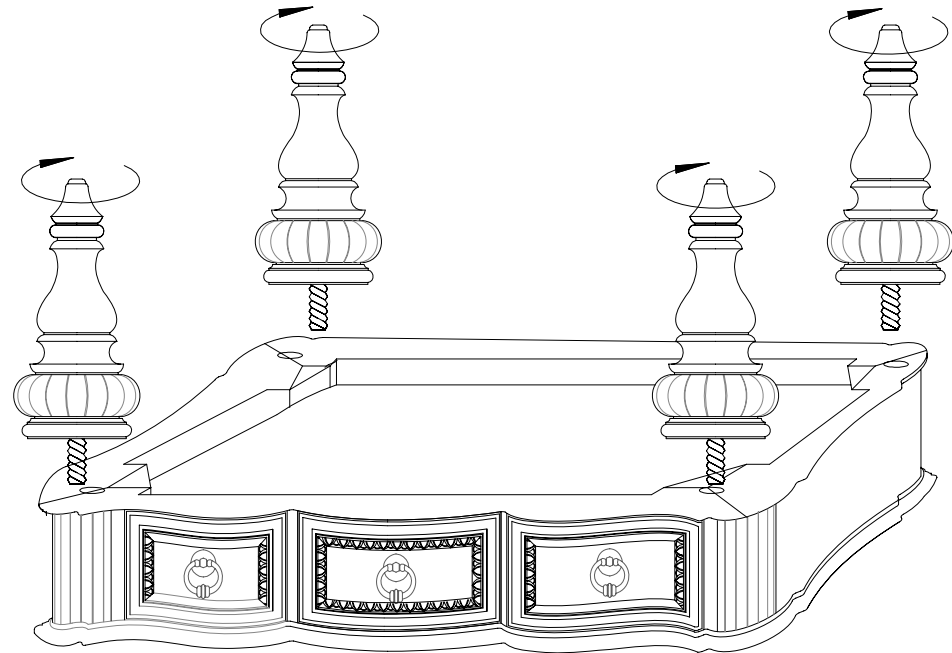

ASSEMBLY INSTRUCTIONS

ITEM NO:1390-30

COCKTAIL TABLE

NOTE : When attach the legs,the top must be turned upside down on a flat soft surface!

MADE IN CHINA