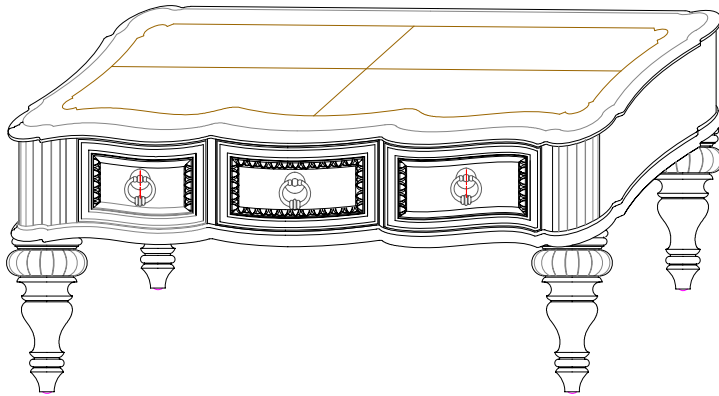

ASSEMBLY INSTRUCTIONS

ITEM NO:1390-30

COCKTAIL TABLE

NOTE : When attach the legs,the top must be turned upside down on a flat soft surface!

MADE IN CHINA