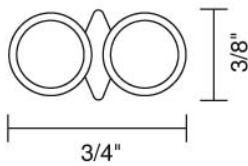

Job Name:

Contact:

Fixture Type:

Part Number:

V/A TRACK

Description:

The V/A Track is a low-voltage copper tube track. The V/A Track consists of 2 copper pipes with galvanized surface finish in chrome, gold or matte chrome. Center plastic insulations is dyed black or grey. Factory curved track available.

Part Numbers:

160031bz	bronze and black, 39"
160031ch	chrome and black, 39"
160031g	gold and black, 39"
160031mcgy	matte chrome, 39"
160032bz	bronze and black, 78"
160032ch	chrome and black, 78"
160032g	gold and black, 78"
160032mcgy	matte chrome, 78"
160033bz	bronze and black, 102"
160033ch	chrome and black, 102"
160033mcgy	matte chrome, 102"