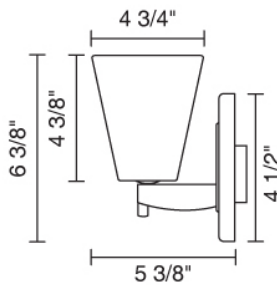

Job Name:

Contact:

Fixture Type:

Part Number:

BLING I LED SCONCE

Description:

The elegant Bling I wall sconce comes with a 3 Watt LED that may be mounted as an up-light or a down light. The metal canopy and stem is available in bronze, polished chrome, and matte chrome plating. 3 Watt LED and driver is included.

Part Numbers:

- | | |
|-----------------|----------------------------|
| 102173bz | bronze, amber glass |
| 102173ch | chrome, amber glass |
| 102173mc | matte chrome, amber glass |
| 102178bz | bronze, white glass |
| 102178ch | chrome, white glass |
| 102178mc | matte chrome, white glass |
| 102840bz | bronze, black glass |
| 102840ch | chrome, black glass |
| 102840mc | matte chrome, black glass |
| 102841bz | bronze, gold glass |
| 102841ch | chrome, gold glass |
| 102841mc | matte chrome, gold glass |
| 102842bz | bronze, silver glass |
| 102842ch | chrome, silver glass |
| 102842mc | matte chrome, silver glass |