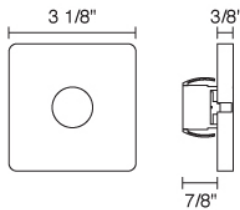

Job Name:

Contact:

Fixture Type:

Part Number:

LEDRA® ICE SQUARE

Description:

The LEDRA® ICE is a decorative, half-recessed accent fixture. The exposed surface of Ice is made of satined acrylic glass, which is completely illuminated with LED's through its optimum reflection capabilities. It's frameless design suits any architectural style. Applications include corridors, hallways, stairwells, hotel lobbies, restaurants, residential and anywhere where indirect light accents or orientation lighting is needed. ICE is offered in square and round with white, blue, red or amber LED's. For compatible drivers refer to our [driver section](#).

Part Numbers:

138001mc	matte chrome/white
138002mc	matte chrome/blue
138004mc	matte chrome/red
138005mc	matte chrome/amber

Technical Specs:

- 500mA DC constant current input**
- ~1.8W for 1 (2W LED)**
- ~lumen output**
- Class II rated**
- Suitable for damp location**
- 1 3/8" hole cut out**