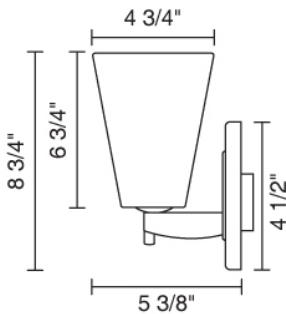

Job Name:

Contact:

Fixture Type:

Part Number:

BLING II LED SCONCE

**Description:**

The Bling II wall sconce comes with a 3 Watt LED that may be mounted as an up-light or a down light. The metal canopy and stem is available in bronze, polished chrome, and matte chrome plating. 3 Watt LED and driver is included.

**Part Numbers:**

- 102174bz bronze, amber glass
- 102174ch chrome, amber glass
- 102174mc matte chrome, amber glass
- 102179bz bronze, white glass
- 102179ch chrome, white glass
- 102179mc matte chrome, white glass
- 102843bz bronze, black glass
- 102843ch chrome, black glass
- 102843mc matte chrome, black glass
- 102844bz bronze, gold glass
- 102844ch chrome, gold glass
- 102844mc matte chrome, gold glass
- 102845bz bronze, silver glass
- 102845ch chrome, silver glass
- 1028445mc matte chrome, silver glass