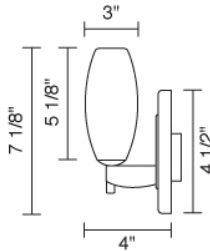

Job Name:

Contact:

Fixture Type:

Part Number:

CIRO MINI LED SCONCE

Description:

The Ciro Mini wall sconce comes with a 3 Watt LED that may be mounted as an up-light or a down light. The metal canopy and stem is available in bronze, polished chrome, and matte chrome plating. 3 Watt LED and driver is included.